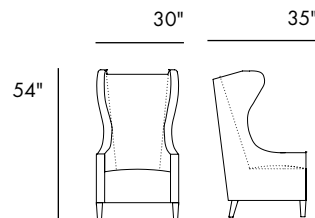

The Wylie is a modern take on classic lounge chair design, with its high back, waterfall seat and unique rounded wings.

Available in custom sizes.

jamie stern
FURNITURE | CARPET | LEATHER | FABRIC

634 Swan Street,
Ramsey, NJ 07446