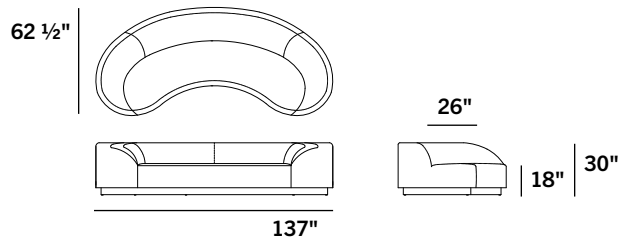

The Wescott's curved frame and sculpted wood base help to make it one of the more stylish sofas around.

Shown upholstered in Cooper Chenille, colorway Pulsar.

Available in custom sizes.

jamie stern
FURNITURE | CARPET | LEATHER | FABRIC