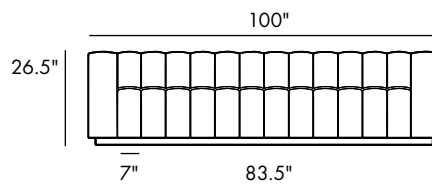

jamie stern
FURNITURE | CARPET | LEATHER | FABRIC

634 Swan Street,
Ramsey, NJ 07446

800-524-1598

www.JamieSternDesign.com