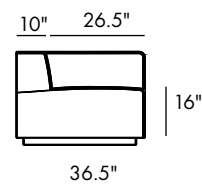

jamie stern
FURNITURE | CARPET | LEATHER | FABRIC

634 Swan Street,
Ramsey, NJ 07446

800-524-1598

www.JamieSternDesign.com