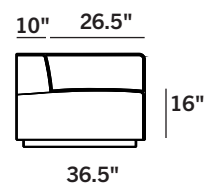

jamie stern
FURNITURE | CARPET | LEATHER | FABRIC

634 Swan Street,
Ramsey, NJ 07446

800-524-1598

www.JamieSternDesign.com