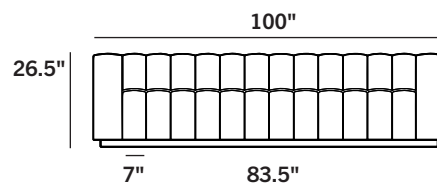

jamie stern
FURNITURE | CARPET | LEATHER | FABRIC

634 Swan Street,
Ramsey, NJ 07446

800-524-1598

www.JamieSternDesign.com