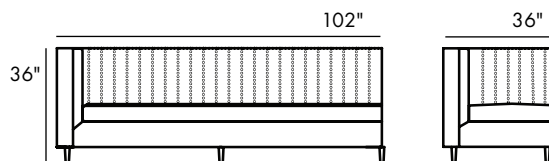

jamie stern
FURNITURE | CARPET | LEATHER | FABRIC

634 Swan Street,
Ramsey, NJ 07446

800-524-1598

www.JamieSternDesign.com