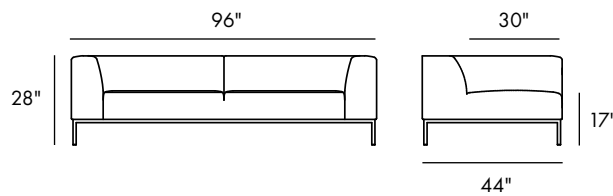

jamie stern
FURNITURE | CARPET | LEATHER | FABRIC

634 Swan Street,
Ramsey, NJ 07446

800-524-1598

www.JamieSternDesign.com