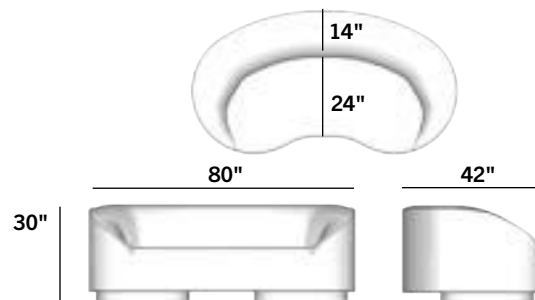

The Tupelo's kidney-shaped frame and sculpted wood base help to make it one of the more stylish sofas around.

Shown upholstered in Cooper Chenille, colorway Lancaster.

Available in custom sizes.

jamie stern
FURNITURE | CARPET | LEATHER | FABRIC