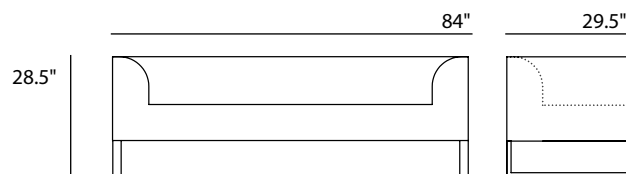

The Thorne Sofa's fluid, modern frame and metal sleigh legs make it one of the most sophisticated yet understated sofas available.

Shown upholstered in Jasmine Velvet, colorway Valencia Moss.

Available in custom sizes.