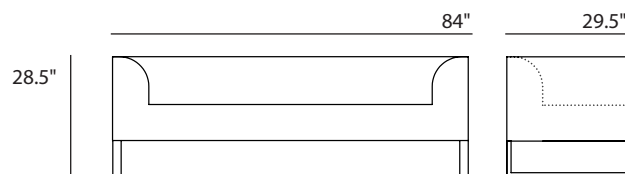

The Thorne Sofa's fluid, modern frame and metal sleigh legs make it one of the most sophisticated yet understated sofas available.

Shown upholstered in Jasmine Velvet, colorway Valencia Moss.

Available in custom sizes.