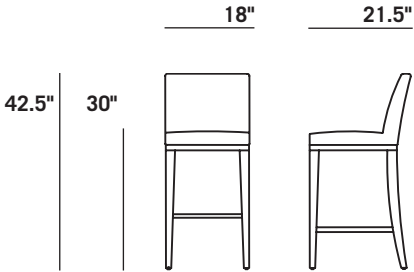

Smooth lines define this bar stool. Subtle reveal at the top of the legs and optional stainless steel tube foot rail. Tapered wood legs. Available in custom sizes. Shown in *textstyle*/jamie stern Barcelona leather.