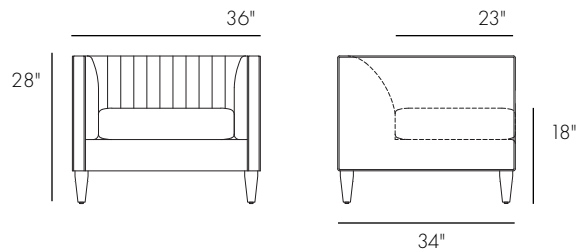

The Simon provides the comfort of a relaxed lounge chair while incorporating attractive aesthetic features like its vertical-channeled inback and sophisticated welt-trimming.

Available in custom sizes.