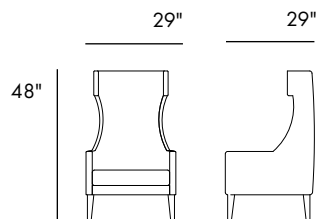

jamie stern
FURNITURE | CARPET | LEATHER | FABRIC

634 Swan Street,
Ramsey, NJ 07446

800-524-1598

www.JamieSternDesign.com