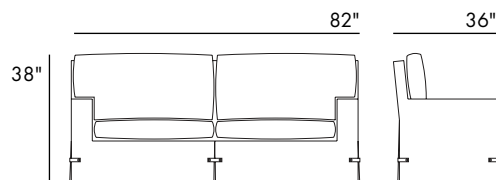

Contemporary square arm sofa with waterfall skirt, placket detail and down filled cushion.

Available in custom sizes and

jamie stern
FURNITURE | CARPET | LEATHER | FABRIC

634 Swan Street,
Ramsey, NJ 07446