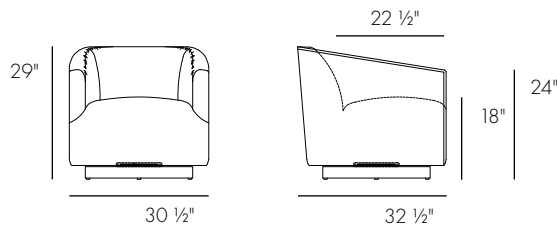

With its sculpted barrel frame, tight seat and back, and recessed wood base, the Roma is a truly unforgettable swivel lounge chair.

Shown upholstered in Copper Chenille fabric, colorway Iron.

Available in custom sizes.