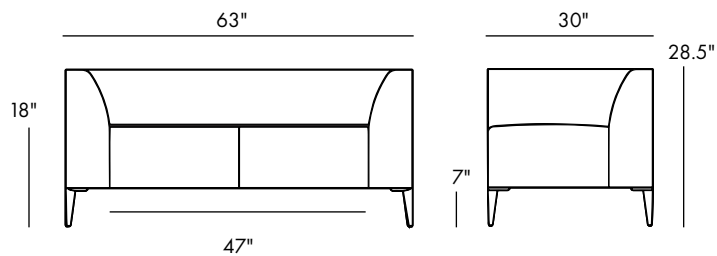

The Ramona Sofa's smooth, angled arms and tapered metal legs make for an original, contemporary design matched only by its comfort.

Available in custom sizes.

jamie stern
FURNITURE | CARPET | LEATHER | FABRIC