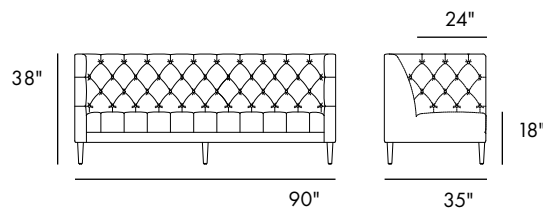

jamie stern
FURNITURE | CARPET | LEATHER | FABRIC

634 Swan Street,
Ramsey, NJ 07446

800-524-1598

www.JamieSternDesign.com