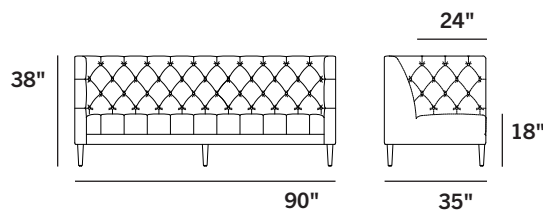

jamie stern
FURNITURE | CARPET | LEATHER | FABRIC

634 Swan Street,
Ramsey, NJ 07446

800-524-1598

www.JamieSternDesign.com