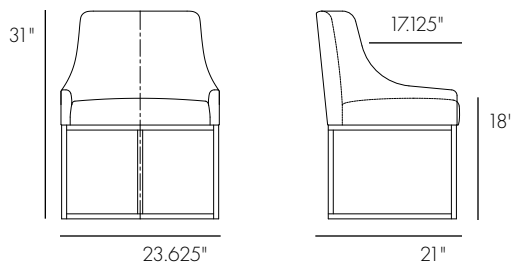

Shown upholstered in Jasmine Velvet,  
colorway Remy.

Available in custom sizes.

**jamie stern**  
FURNITURE | CARPET | LEATHER | FABRIC

634 Swan Street,  
Ramsey, NJ 07446

**800-524-1598**  
[www.JamieSternDesign.com](http://www.JamieSternDesign.com)