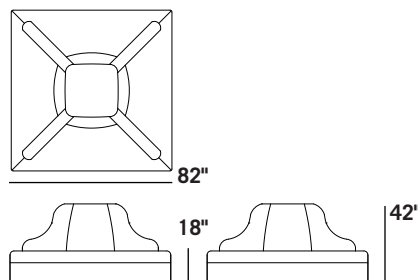

With its ornate dividers and crafted wood plinth base, the Ophie is the definitive piece when it comes to exceptional pouf design.

Available in custom sizes.

jamie stern
FURNITURE

634 Swan Street,
Ramsey, NJ 07446