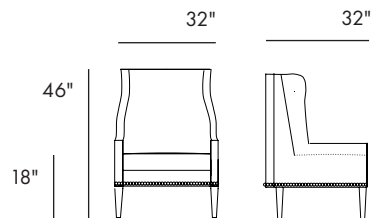

The NYAC features curving wings, a tight seat and a border of nailhead trim, which matches the sabots capping its tapered wood legs.

Available in custom sizes.

jamie stern
FURNITURE | CARPET | LEATHER | FABRIC