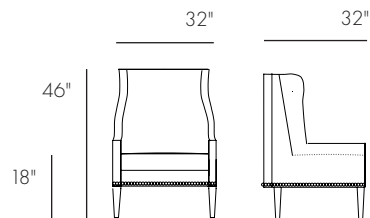

The NYAC features curving wings, a tight seat and a border of nailhead trim, which matches the sabots capping its tapered wood legs.

Available in custom sizes.

jamie stern
FURNITURE | CARPET | LEATHER | FABRIC