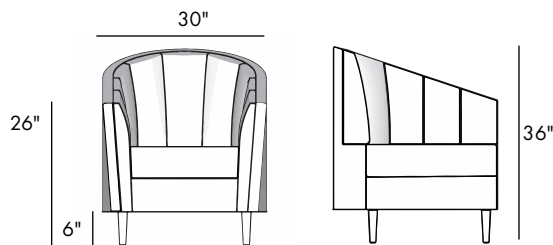

With its downward sloping arms, vertical channeled back and welt trimming, the Montague Barrel Chair is both highly detailed yet effortlessly refined.

Available in custom sizes.

**jamie stern**  
FURNITURE | CARPET | LEATHER | FABRIC