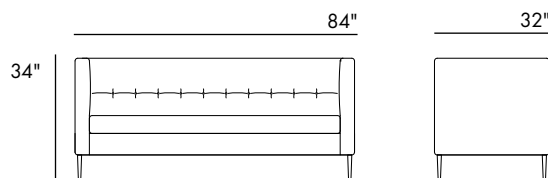

The Modesta Sofa's single row of tufting and sleek metal legs supplement its modern frame, making for one of the sharpest sofas in our line.

Available in custom sizes.

jamie stern
FURNITURE | CARPET | LEATHER | FABRIC