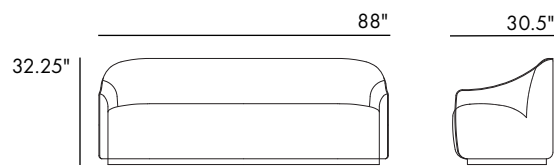

The Pinnacle Sofa offers a modestly scaled profile featuring a graceful curved back and arms that balance a sculptural silhouette with surprising comfort, easily fulfilling the needs of a multitude of interior spaces. Shown upholstered in Radiance Velvet, colorway Glimmer.