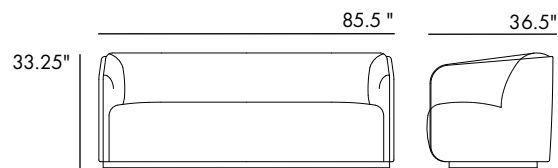

The Denali Lounge Chair features a rounded square plan with sloping arms that envelop the sitter in comfort. Its generous scale allows for movement and boasts a crisp exterior flat edge that contrasts beautifully with the soft interior cushioning. This design offers the option of utilizing two upholstery or leather components for the exterior and interior of the piece. Shown upholstered in Radiance Velvet and Verona Leather.

Seat depth: 21.5"

jamie stern
FURNITURE | CARPET | LEATHER | FABRIC

634 Swan Street,
Ramsey, NJ 07446

800-524-1598

www.JamieSternDesign.com