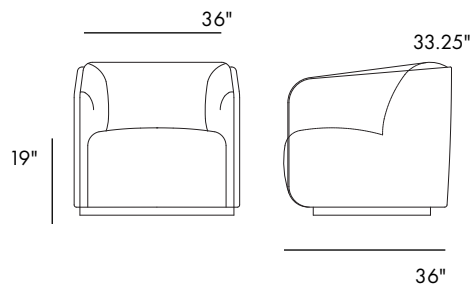

The Denali Lounge Chair features a rounded square plan with sloping arms that envelop the sitter in comfort. Its generous scale allows for movement and boasts a crisp exterior flat edge that contrasts beautifully with the soft interior cushioning. This design offers the option of utilizing two upholstery or leather components for the exterior and interior of the piece. Shown upholstered in Radiance Velvet and Verona Leather.

Available with swivel base.

Seat depth: 21.5"

jamie stern
FURNITURE | CARPET | LEATHER | FABRIC

634 Swan Street,
Ramsey, NJ 07446

800-524-1598
www.JamieSternDesign.com