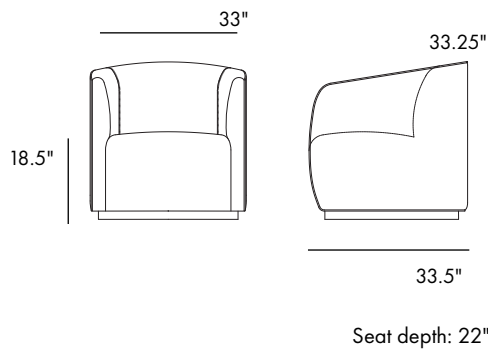

jamie stern
FURNITURE | CARPET | LEATHER | FABRIC

634 Swan Street,
Ramsey, NJ 07446

800-524-1598
www.JamieSternDesign.com