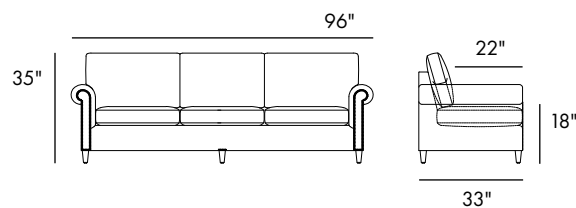

jamie stern
FURNITURE | CARPET | LEATHER | FABRIC

634 Swan Street,
Ramsey, NJ 07446

800-524-1598

www.JamieSternDesign.com