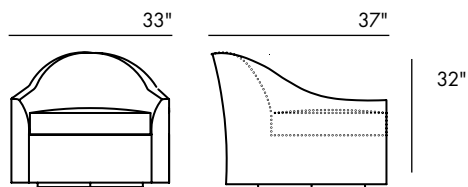

jamie stern
FURNITURE | CARPET | LEATHER | FABRIC

634 Swan Street,
Ramsey, NJ 07446

800-524-1598
www.JamieSternDesign.com