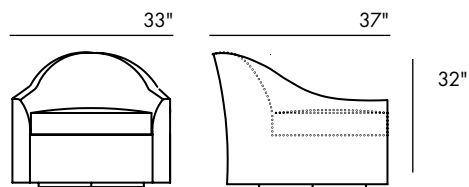

jamie stern
FURNITURE | CARPET | LEATHER | FABRIC

634 Swan Street,
Ramsey, NJ 07446

800-524-1598

www.JamieSternDesign.com