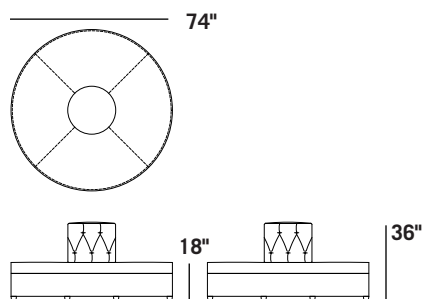

The Linn Pouf is a stylish piece despite its larger size. Its diamond-tufted back catches the eye while its ample seat provides total comfort.

Available in custom sizes.

jamie stern
FURNITURE

634 Swan Street,
Ramsey, NJ 07446