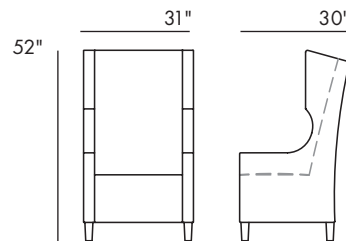

Designed by Rare Tree Studios. This lounge chair provides a striking and sophisticated design. Tight seat and back.

Available in custom sizes.

jamie stern
FURNITURE | CARPET | LEATHER | FABRIC

634 Swan Street,
Ramsey, NJ 07446