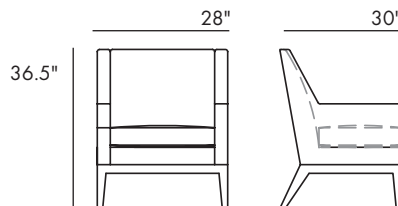

Designed by Rare Tree Studios, this lounge chair has a tight back and loose box seat. Finished wood apron and legs.

Available in custom sizes.

**jamie stern**  
FURNITURE | CARPET | LEATHER | FABRIC

634 Swan Street,  
Ramsey, NJ 07446