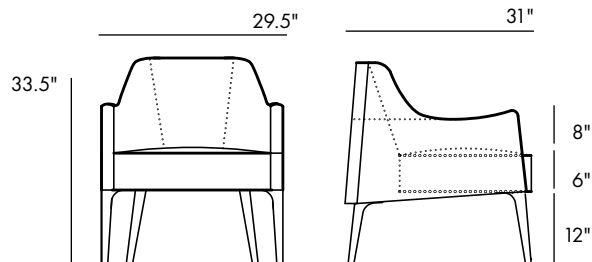

The Jerome's smooth contours and contemporary frame provide an exceedingly comfortable sitting experience.

Shown upholstered in Jasmine Velvet, colorway Sienna.

Available in custom sizes.

jamie stern
FURNITURE | CARPET | LEATHER | FABRIC