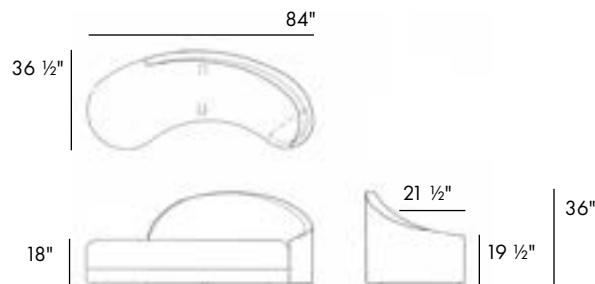

jamie stern
FURNITURE | CARPET | LEATHER | FABRIC

634 Swan Street,
Ramsey, NJ 07446

800-524-1598
www.JamieSternDesign.com