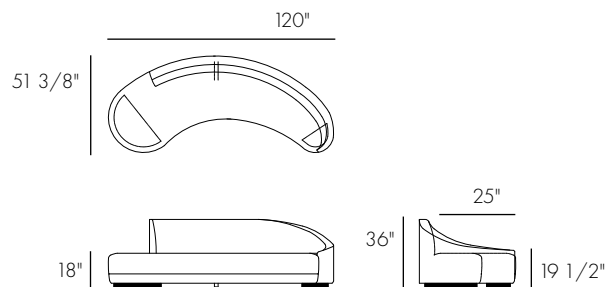

This piece is shown upholstered in Jasmine Velvet, colorway Elsa.

Available in custom sizes.

**jamie stern**  
FURNITURE | CARPET | LEATHER | FABRIC

634 Swan Street,  
Ramsey, NJ 07446

**800-524-1598**  
[www.JamieSternDesign.com](http://www.JamieSternDesign.com)