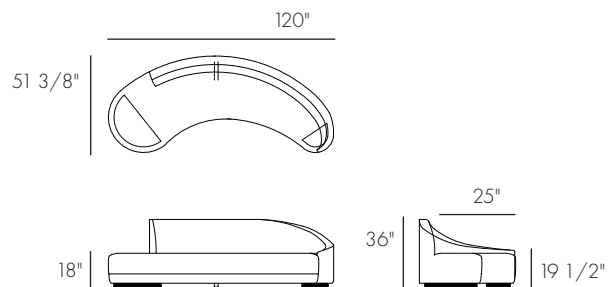

This piece is shown upholstered in Jasmine Velvet, colorway Elsa.

Available in custom sizes.

**jamie stern**  
FURNITURE | CARPET | LEATHER | FABRIC

634 Swan Street,  
Ramsey, NJ 07446

**800-524-1598**

[www.JamieSternDesign.com](http://www.JamieSternDesign.com)