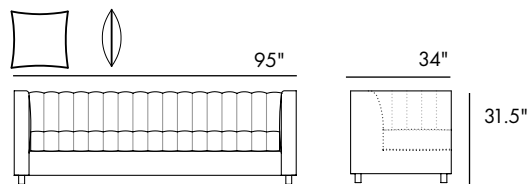

The Hart Sofa's crisp vertical channels accentuate its clean-cut angles while its singular bench cushion runs arm to arm, providing an unmatched level of comfort.

Available in custom sizes.

**jamie stern**  
FURNITURE | CARPET | LEATHER | FABRIC