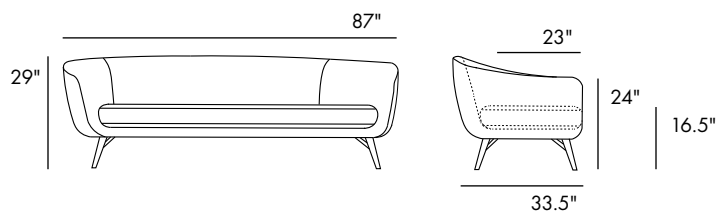

jamie stern
FURNITURE | CARPET | LEATHER | FABRIC

634 Swan Street,
Ramsey, NJ 07446

800-524-1598

www.JamieSternDesign.com