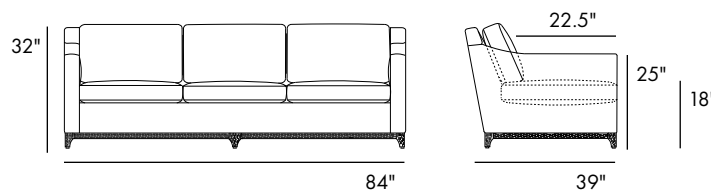

jamie stern
FURNITURE | CARPET | LEATHER | FABRIC

634 Swan Street,
Ramsey, NJ 07446

800-524-1598

www.JamieSternDesign.com