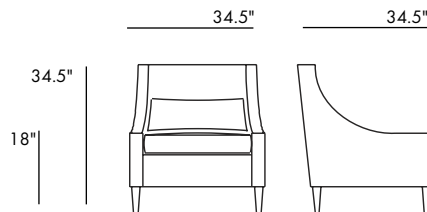

Loose seat cushion, tight back. Lumbar support pillow.

Available in custom sizes.

jamie stern
FURNITURE | CARPET | LEATHER | FABRIC

634 Swan Street,
Ramsey, NJ 07446

800-524-1598

www.JamieSternDesign.com