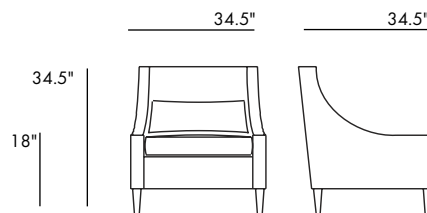

Loose seat cushion, tight back. Lumbar support pillow.

Available in custom sizes.

jamie stern
FURNITURE | CARPET | LEATHER | FABRIC

634 Swan Street,
Ramsey, NJ 07446

800-524-1598

www.JamieSternDesign.com