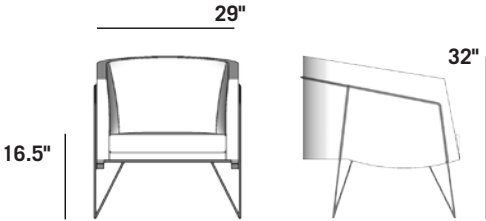

The FLOAT collection is elegant, sturdy and comfortable. The FLOAT lounge chair is engineered for relaxation, perfect for lobbies, living rooms, and guest rooms.

Seat depth: 22" Arm height: 29" (approximate)