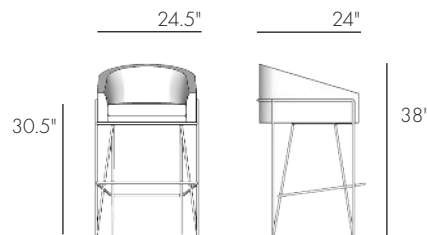

The FLOAT Barstool, with its sturdy footrest and low seat profile, is suitable for all bar-height seating in both commercial and residential settings.

The welded steel frames are available in black, white, and brass.