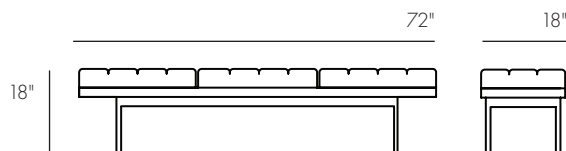

Tufted grid top. Stainless steel base with satin finish.

Available in custom sizes.

**jamie stern**  
FURNITURE | CARPET | LEATHER | FABRIC

634 Swan Street,  
Ramsey, NJ 07446

**800-524-1598**

[www.JamieSternDesign.com](http://www.JamieSternDesign.com)