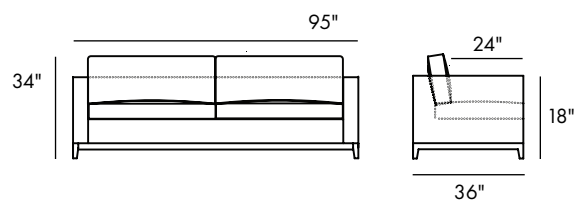

jamie stern
FURNITURE | CARPET | LEATHER | FABRIC

634 Swan Street,
Ramsey, NJ 07446

800-524-1598

www.JamieSternDesign.com