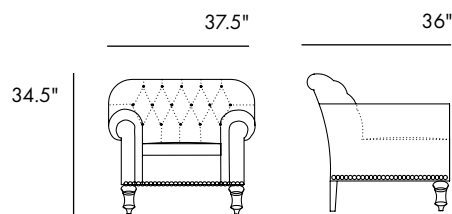

The Dionne rests on four turned legs with metal casters, giving this classical tufted lounge chair a greater sense of mobility.

Available in custom sizes.

jamie stern
FURNITURE | CARPET | LEATHER | FABRIC