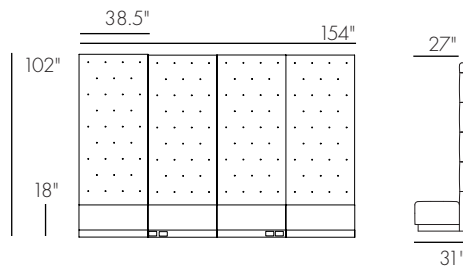

Built in four pieces and ganged together, the Coco is a regal banquette featuring an immense, diamond-tufted inback, a recessed wood plinth base and tons of character.

Available in custom sizes.

jamie stern
FURNITURE | CARPET | LEATHER | FABRIC