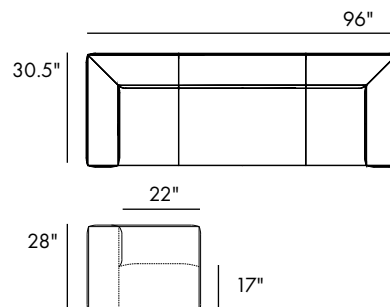

The Clarke Sofa's boxy frame features precise upholstery, a waterfall seat and baseball saddle stitching to add a dash of sophistication.

Available in custom sizes.

**jamie stern**  
FURNITURE | CARPET | LEATHER | FABRIC