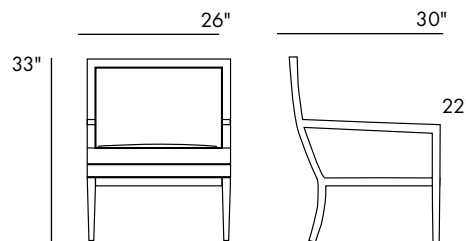

The Carver Lounge Chair's sculpted design is accented by an exposed wood frame and features a loose T-cushion for enhanced comfort.

Available in custom sizes.

**jamie stern**  
FURNITURE | CARPET | LEATHER | FABRIC